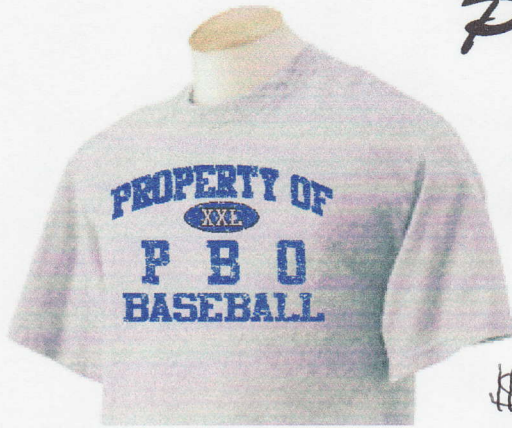

Adult	S	M	L	XL	XXL	XXXL

\$20

100% cotton plaid flannel pants with white print

Adult	S	M	L	XL	XXL

\$25

100% cotton Women's crewneck T-shirt with print

Circle Color Desired:

RED or WHITE

Women's	S	M	L	XL	XXL

\$12

Please return order forms to your managers. For questions please call, Karen Van Nieuwenhuyse (708)361-0862

NAME _____

TEAM _____

PHONE# _____

AGE _____

P.B.O. Sportswear

100% cotton sport grey
T-shirt with one color
distressed print

\$10

Youth **YM YL YXL**

Adult	S	M	L	XL	XXL XXXL

50/50 sport grey hooded
sweatshirt with one color
distressed print

\$25

Youth **YM YL YXL**

Adult	S	M	L	XL	XXL XXXL