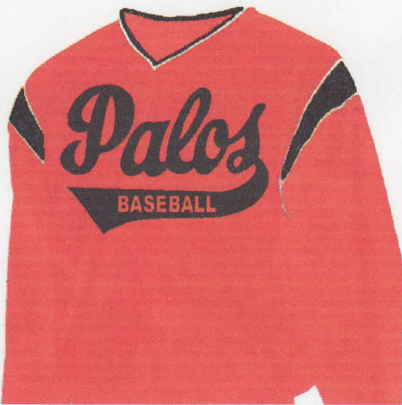

100% cotton sport grey
T-shirt with one color
distressed print

\$10

Youth **YM YL YXL**

Adult	S	M	L	XL	XXL XXXL

50/50 sport grey hooded
sweatshirt with one color
distressed print

\$25

Youth **YM YL YXL**

Adult	S	M	L	XL	XXL XXXL

Augusta Micro Poly
Windshirt with one color
printed logo

\$35

Youth **YM YL**

Adult	S	M	L	XL	XXL XXXL

Moisture management polo
shirt with embroidered logo.

\$25

Adult **S M L XL XXL XXXL**

NAME _____ TEAM _____