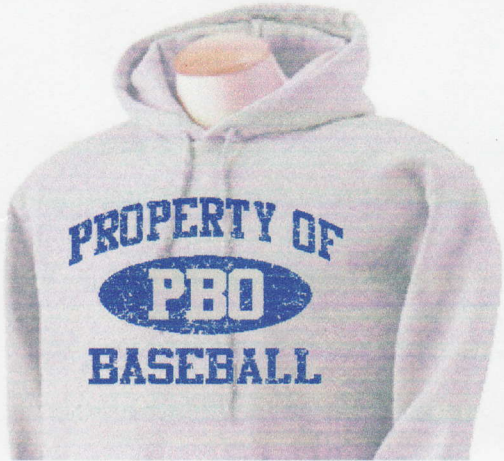

100% cotton sport grey
T-shirt with one color
distressed print

\$10

Youth **YM YL YXL**

Adult	S	M	L	XL	XXL XXXL

50/50 sport grey hooded
sweatshirt with one color
distressed print

\$25

Youth **YM YL YXL**

Adult	S	M	L	XL	XXL XXXL